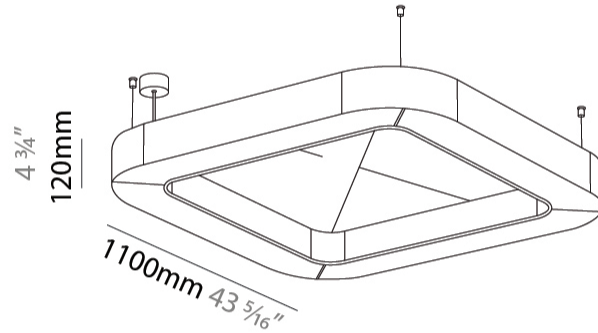

GENERAL

Series: Quantum Acoustic
Partner: Prolicht
Division: Architectural
Installation: Suspension
Product Type: Acoustic
Mounting Location: Ceiling
Light Distribution: Direct

PHYSICAL

Shape: Round
Length (mm): 1100
Length (in): 43 ⁵/₁₆
Width (mm): 1100
Width (in): 43 ⁵/₁₆
Height (mm): 120
Height (in): 4 ³/₄
Diffuser: PMMA - Opal / Micro-Prism
Fixture Finish: SSR / BKV / CWI / CRY / HAB / UFT / ITA / RUA / FTG / MYG / LOD / PUS / FRO / FUP / KIA / POP / BLS / SPG / MEY / GOH / CHC / COM / ABZ / JAG / OBR / MOS / ROR
Acoustic Finish: SFW / CYW / SEE / SYN / MTS / PMB / TTN / CYB / STO / DPE / BES / SHB / ARE / ANE / VRD / CRF
Fixture Material: Aluminum
Primary Material: Acoustic
Cable Details: 2000mm / 78 3/4" or 6000mm / 236 1/4" Transparent Cable

ELECTRICAL

Lamp Type: LED (Zhaga Standard)
Input Wattage (W): 58.7
Total Output Wattage (W): 53.7
Dimming: Tri-Mode (Non-Dimming and Phase Dimming (120Vac only) and 0-10V Dimming)
Driver Included: Yes
Driver Location: Integrated
Driver Class: Class 2
Input Voltage (V): 120 - 277

LED

Color Temperature (°K): 2700 / 3000 / 3500 / 4000
Max. Delivered Lumen (lm): 4979 / 5153 / 6051 / 5239
Nominal Lumen (lm): 7660 / 7928 / 9309 / 8060
CRI: >90 CRI
Lamp Life (hrs): 50000

OPTICAL

RATINGS AND CERTIFICATIONS

Certified By: CSA Certified to UL and CSA Standards
IP rating: IP20