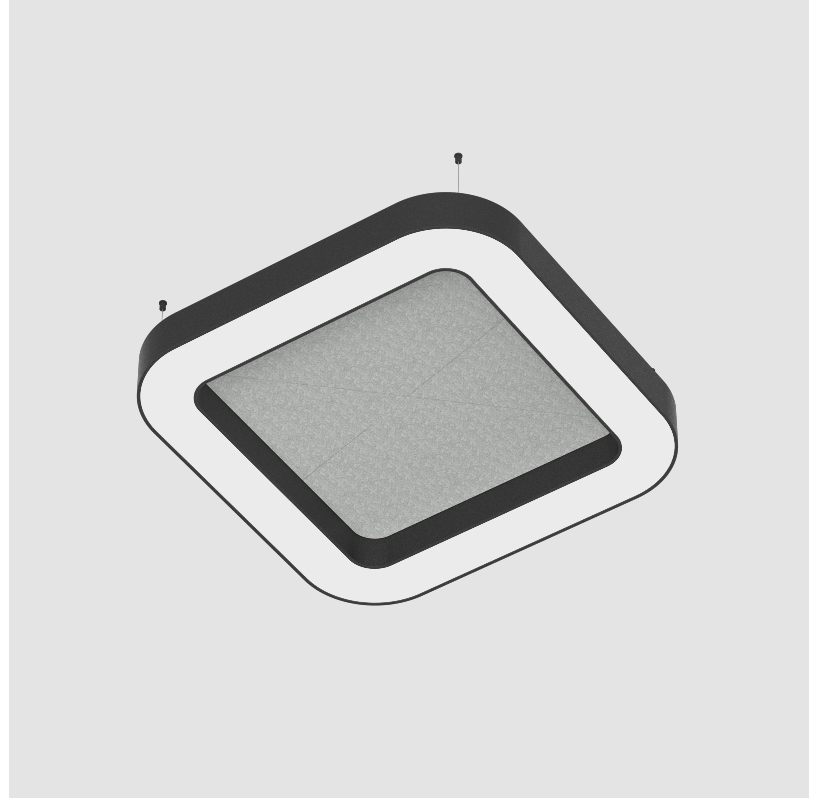

GENERAL

Series: Quantum Acoustic
Partner: Prolicht
Division: Architectural
Installation: Suspension
Product Type: Acoustic
Mounting Location: Ceiling
Light Distribution: Direct

PHYSICAL

Shape: Round
Length (mm): 1100
Length (in): 43 ⁵/₁₆
Width (mm): 1100
Width (in): 43 ⁵/₁₆
Height (mm): 120
Height (in): 4 ³/₄
Diffuser: PMMA - Opal / Micro-Prism
Fixture Finish: SSR / BKV / CWI / CRY / HAB / UFT / ITA / RUA / FTG / MYG / LOD / PUS / FRO / FUP / KIA / POP / BLS / SPG / MEY / GOH / CHC / COM / ABZ / JAG / OBR / MOS / ROR
Acoustic Finish: SFW / CYW / SEE / SYN / MTS / PMB / TTN / CYB / STO / DPE / BES / SHB / ARE / ANE / VRD / CRF
Fixture Material: Aluminum
Primary Material: Acoustic
Cable Details: 2000mm / 78 3/4" or 6000mm / 236 1/4" Transparent Cable

ELECTRICAL

Lamp Type: LED (Zhaga Standard)
Input Wattage (W): 58.7
Total Output Wattage (W): 53.7
Dimming: Tri-Mode (Non-Dimming and Phase Dimming (120Vac only) and 0-10V Dimming)
Driver Included: Yes
Driver Location: Integrated
Driver Class: Class 2
Input Voltage (V): 120 - 277

LED

Color Temperature (°K): 2700 / 3000 / 3500 / 4000
Max. Delivered Lumen (lm): 4979 / 5153 / 6051 / 5239
Nominal Lumen (lm): 7660 / 7928 / 9309 / 8060
CRI: >90 CRI
Lamp Life (hrs): 50000

OPTICAL

RATINGS AND CERTIFICATIONS

Certified By: CSA Certified to UL and CSA Standards
IP rating: IP20